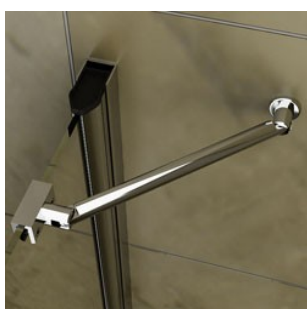

RANGE ELEGANCE - NEW ELEGANCE

AVAILABLE COLOURS

<i>HINGES</i>	WHITE SQUARE CHROME SQUARE OR OVAL
<i>HANDLES</i>	WHITE OR CHROME
<i>PROFILES</i>	WHITE, SATIN OR CHROME
<i>GLASS</i>	TRANSPARENT 6mm
<i>ARM</i>	WHITE OR CHROME

EN HINGE

EL HINGE

RECESS DOOR
WITH LATERAL STANDARD OPENING
MAGNETIC CLOSURE
HEIGHT 185 CM

ITEM	SIZE
1123EL-EN	77,5-80,5
1124EL-EN	87,5-90,5
1129EL-EN	94-97
1125EL-EN	97,5-100,5
1140EL-EN	102-105
1141EL-EN	110-113
1127EL-EN	118-121
1128EL-EN	138-141
1150EL-EN	147,5-150,5

PAGE 20

RIGHT
VERSION

LEFT
VERSION

FIXED SIDE
TO BIND TOGETHER RECESS DOOR
WITH LATERAL OR CENTRAL
STANDARD OPENING
MAGNETIC CLOSURE
HEIGHT 185 CM

ITEM	SIZE
1142EL-EN	68-71
1034EL-EN	72,5-75,5
1035EL-EN	77,5-80,5
1036EL-EN	87,5-90,5

PAGE 20

RIGHT
VERSION

LEFT
VERSION

CORNER SHOWER ENCLOSURE
WITH CENTRAL STANDARD OPENING
MAGNETIC CLOSURE
HEIGHT 185 CM

ITEM	SIZE
1110EL-EN	71,5-73
1113EL-EN	76-77,5
1111EL-EN	76,5-78
1114EL-EN	86-87,5
1112EL-EN	86,5-88
1130EL-EN	96,5-98
1131EL-EN	116,5-118
1132EL-EN	136,5-138
1154EL-EN	146,5-148